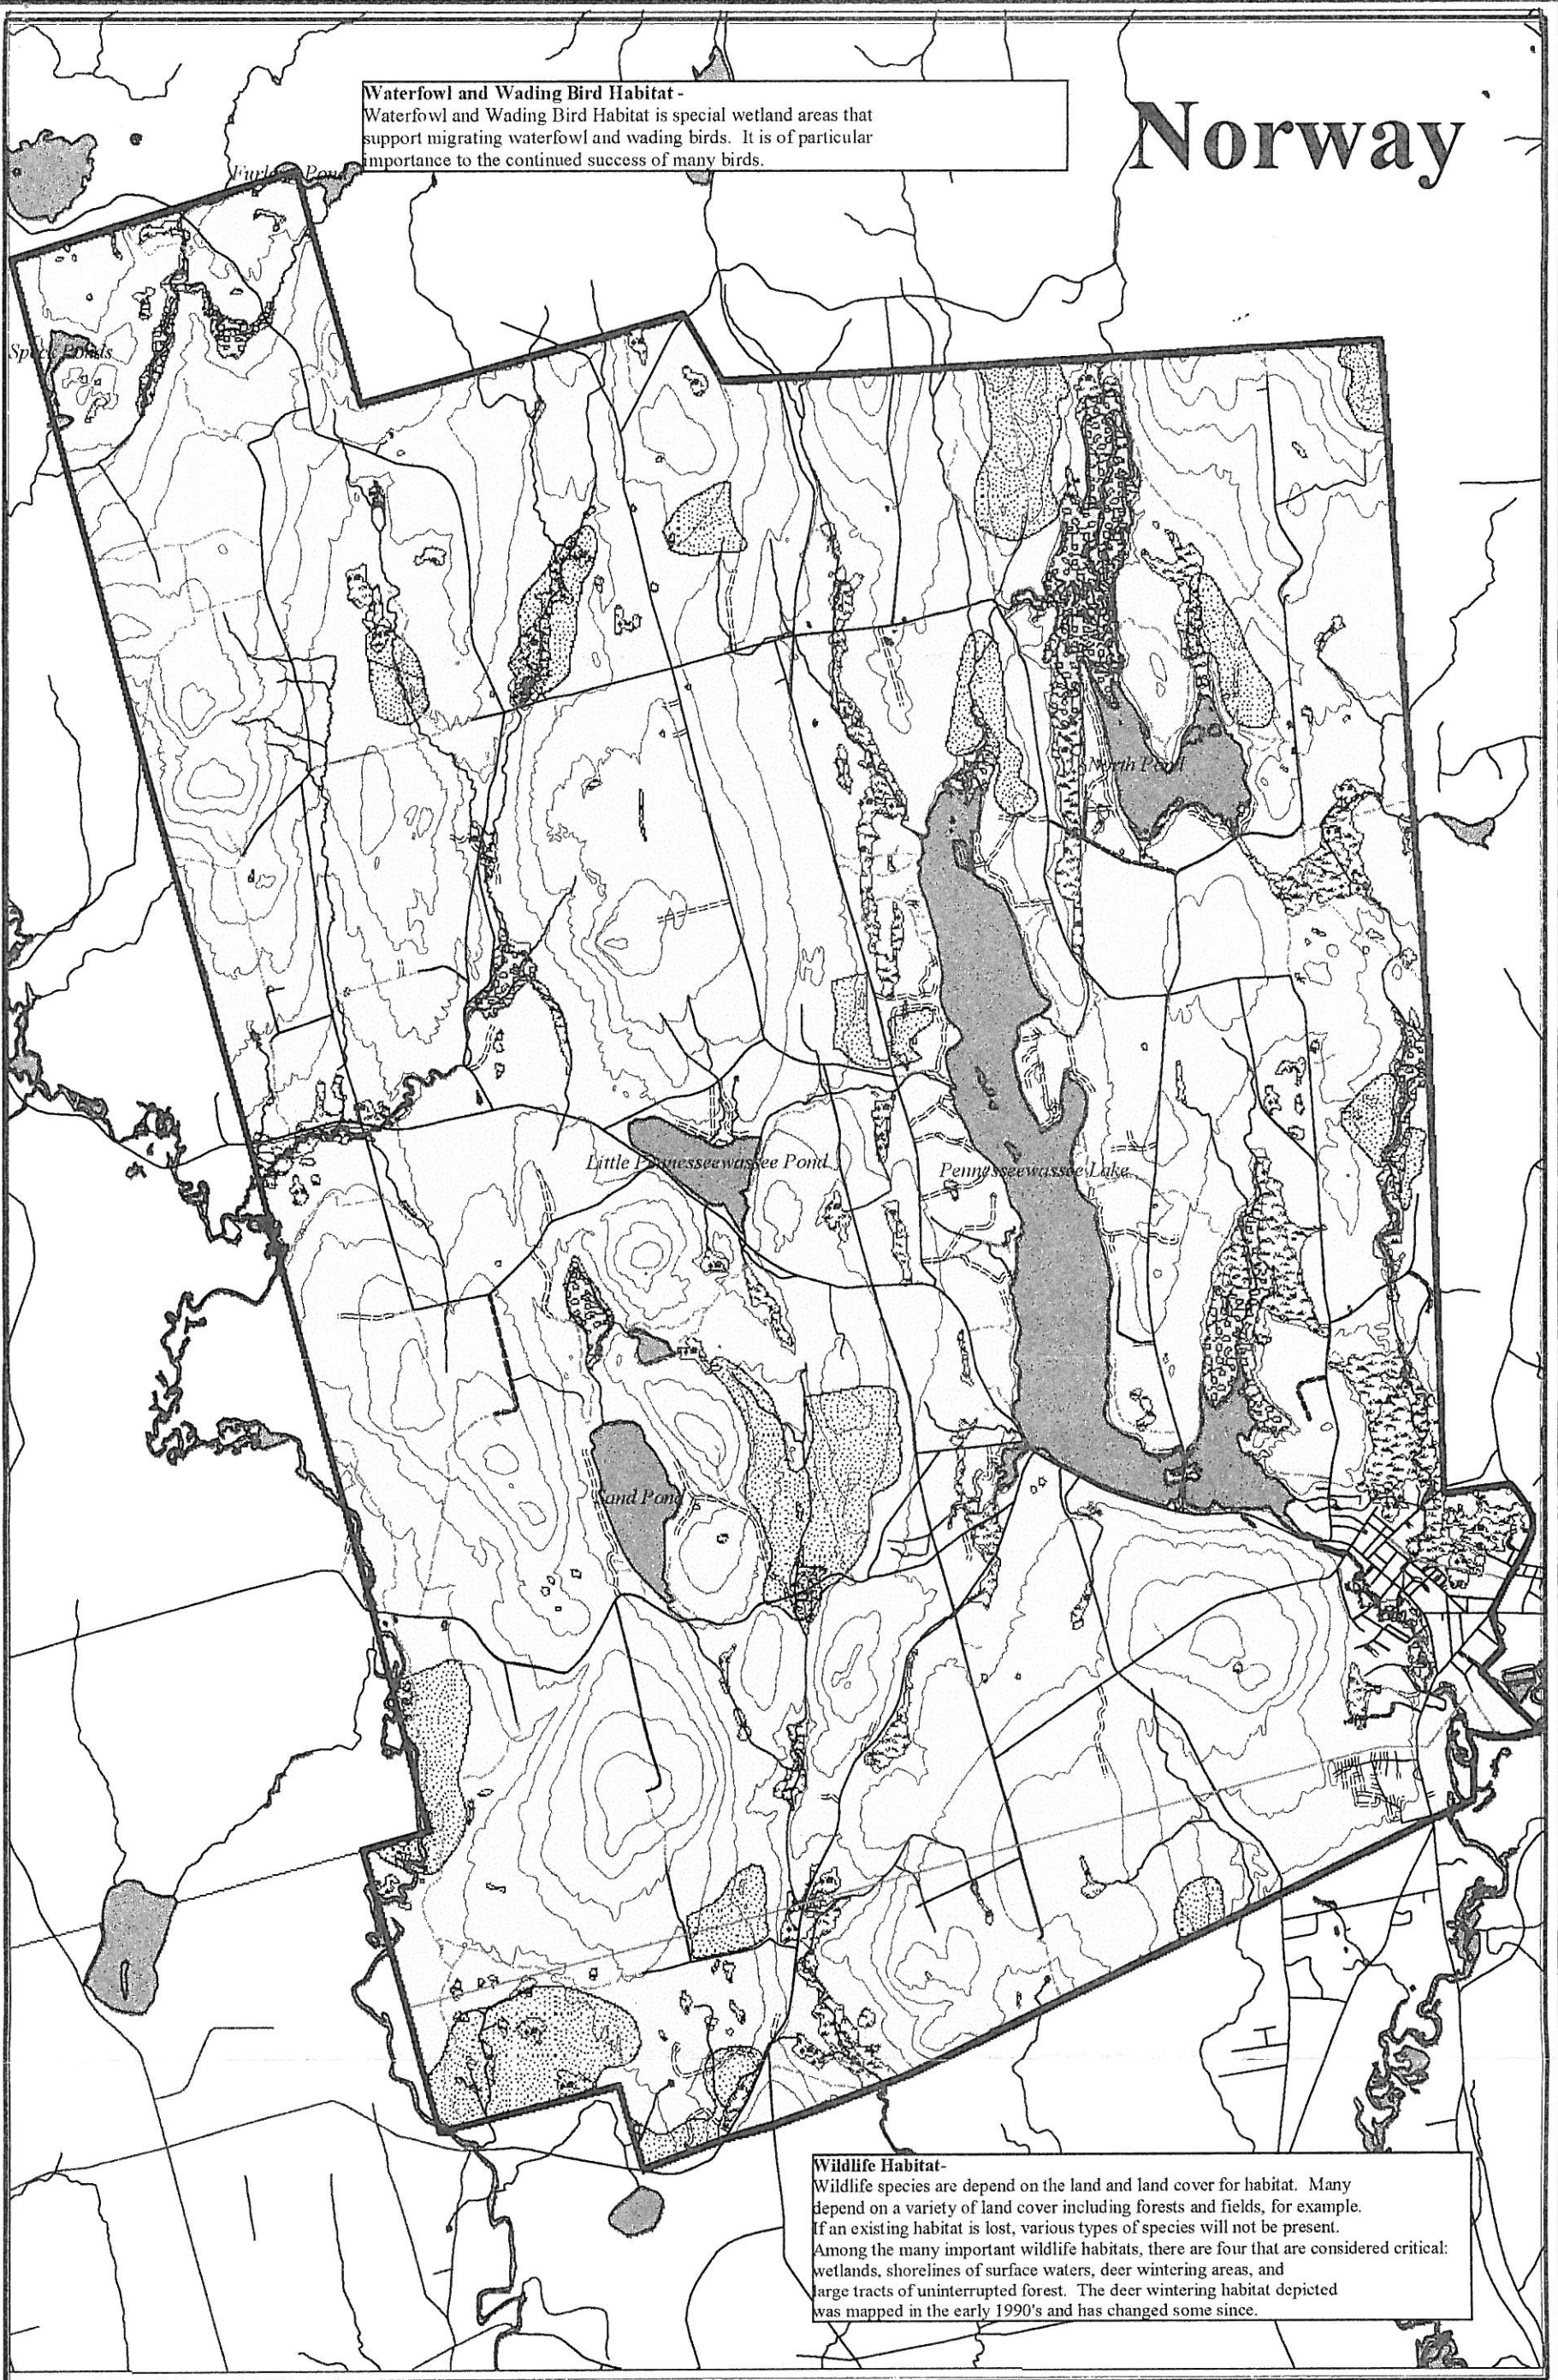

Norway

Waterfowl and Wading Bird Habitat -
Waterfowl and Wading Bird Habitat is special wetland areas that support migrating waterfowl and wading birds. It is of particular importance to the continued success of many birds.

Wildlife Habitat-
Wildlife species are depend on the land and land cover for habitat. Many depend on a variety of land cover including forests and fields, for example. If an existing habitat is lost, various types of species will not be present. Among the many important wildlife habitats, there are four that are considered critical: wetlands, shorelines of surface waters, deer wintering areas, and large tracts of uninterrupted forest. The deer wintering habitat depicted was mapped in the early 1990's and has changed some since.